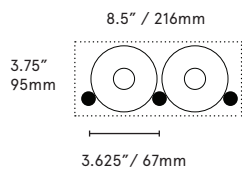

BETA BLOC™

BOTTLE CAPACITY

Varies depending on layout.

HARDWARE DIMENSIONS

7.5" (L) X .5" Ø
190mm (L) X 19mm Ø

MINIMUM SPACING

COLORS/FINISHES

Available in black or brushed

MATERIALS

6061-T6 aluminum with custom silicone o-rings; Made in Canada

MOUNTING HARDWARE

35mm connector bolts or threaded inserts and threaded studs
Requires a .75" / 19mm panel

PANEL OPTIONS:

Any non-compressing panel material is suitable for use with all Vin De Garde hardware

ie. wood, mdf, acrylic, steel, aluminum

The Beta Bloc is entirely scalable, allowing for high capacity storage or a refined wine display, depending on vertical spacing. Horizontal spacing is fixed for 750ml bottles. Two custom silicone o-rings per rod ensure that points of contact with the bottle are snug and stable. Each shared rod allows a bottle to rest securely, perpendicular to the wall, with the cork facing the connoisseur.