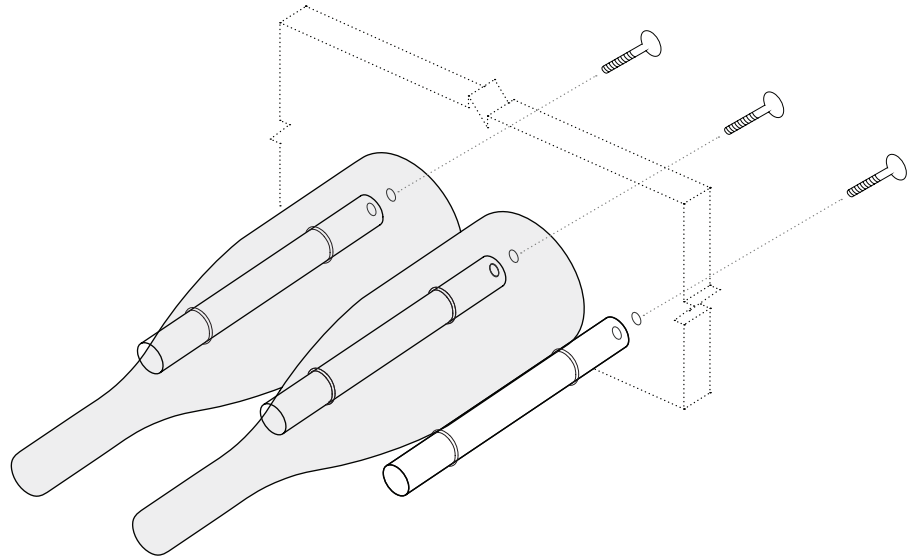

BETA BLOC™

BOTTLE CAPACITY

Varies depending on layout.

HARDWARE DIMENSIONS

7.5" (L) X .5" Ø
190mm (L) X 19mm Ø

MINIMUM SPACING

COLORS/FINISHES

Available in black or brushed

MATERIALS

6061-T6 aluminum with custom silicone o-rings; Made in Canada

MOUNTING HARDWARE

35mm connector bolts or threaded inserts and threaded studs
Requires a .75" / 19mm panel

PANEL OPTIONS:

Any non-compressing panel material is suitable for use with all Vin De Garde hardware

ie. wood, mdf, acrylic, steel, aluminum

The Beta Bloc is entirely scalable, allowing for high capacity storage or a refined wine display, depending on vertical spacing. Horizontal spacing is fixed for 750ml bottles. Two custom silicone o-rings per rod ensure that points of contact with the bottle are snug and stable. Each shared rod allows a bottle to rest securely, perpendicular to the wall, with the cork facing the connoisseur.